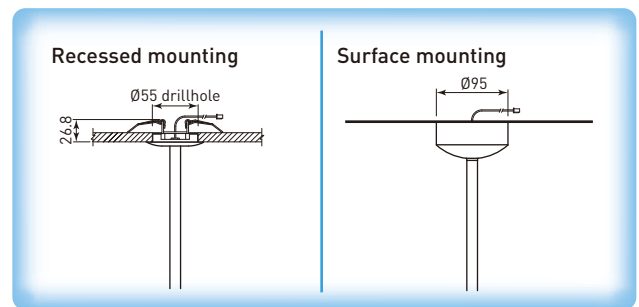

SCL-SWPL20-24NB

RCL-SWPL45-24ABN

Long Neck Xlens 1 LED Swivel Spotlight SWPL20-24 & SWPL45-24

- 3.5W
- With 38° optic lens
- With LD1050.1 LED driver

Illustration	Article Code	Model	Light color	Flux (lm)	Efficacy (lm/watt)	
<p>SCL-SWPL20-24NB</p>	<ul style="list-style-type: none"> • With long neck 200mm L. 					
	<ul style="list-style-type: none"> • Recessed mounting, Ø55 drillhole 					
	<p>Recessed mounting</p>	08.029024.221	RCL-SWPL20-24NB-CW	cool white	338	111
		08.029024.411	RCL-SWPL20-24ABN-WW	warm white	260	86
	<ul style="list-style-type: none"> • Surface mounting 					
	<p>Surface mounting</p>	08.049024.221	SCL-SWPL20-24NB-CW	cool white	338	111
	08.049024.411	SCL-SWPL20-24ABN-WW	warm white	260	86	
<p>RCL-SWPL45-24ABN</p>	<ul style="list-style-type: none"> • With long neck 450mm L. 					
	<ul style="list-style-type: none"> • Recessed mounting, Ø55 drillhole 					
	<p>Recessed mounting</p>	08.030024.221	RCL-SWPL45-24NB-CW	cool white	338	111
		08.030024.411	RCL-SWPL45-24ABN-WW	warm white	260	86
	<ul style="list-style-type: none"> • Surface mounting 					
	<p>Surface mounting</p>	08.050024.221	SCL-SWPL45-24NB-CW	cool white	338	111
	08.050024.411	SCL-SWPL45-24ABN-WW	warm white	260	86	